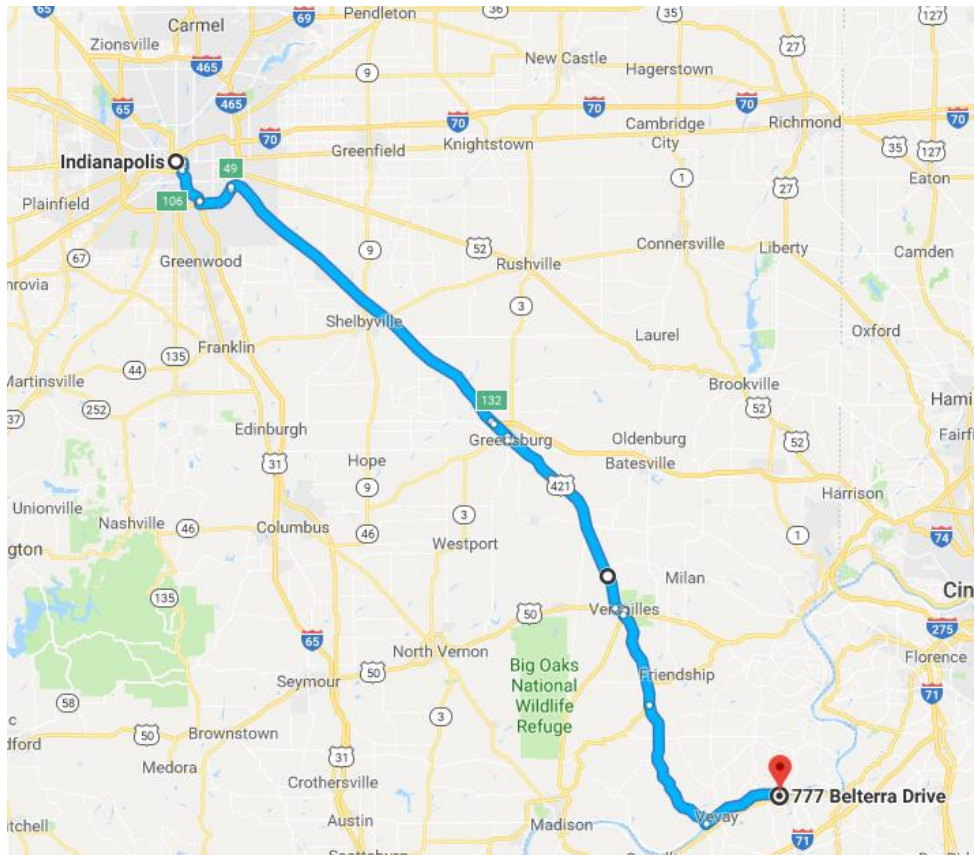

DIRECTIONS TO BELTERRA CASINO RESORT

777 Belterra Dr, Florence, IN 47020

From: Indianapolis, Cincinnati & Louisville

FROM INDIANAPOLIS

- I-74, follow signs for Cincinnati
- Take exit 132 for US-421 toward Greensburg
- Turn right onto US-421 S
- Turn right onto N Ireland St
 - N Ireland St turns left and becomes W Main St
- Slight right onto US-421 S/S Michigan Ave, Continue to follow US-421 S
- Turn left onto Indiana's Historic Pathways - North Spur
 - Pass by NAPA Auto Parts - Southern Indiana Parts (on the right in 0.6 mi)
- Turn right onto S Adams St
 - Follow IN-129 S and Ohio River Scenic Byway to your destination in York Township
- Turn left onto IN-129 S
- Continue straight to stay on IN-129 S
- Turn left onto Ohio River Scenic Byway (IN-156 E)

FROM CINCINNATI

- I-71 S, entering Kentucky
- Keep left to continue on I-71 S/I-75 S
- Keep right at the fork to continue on I-71 S, follow signs for Louisville
- Take exit 55 for KY-1039 toward Vevay. In
 - Follow KY-1039 N and IN-156 E to your destination in York Township
- Turn right onto KY-1039 N, Entering Indiana
- Continue onto State Rte 101 S
- Turn left onto Ohio River Scenic Byway (IN-156 E)

FROM LOUISVILLE

- I-71 N
- Take exit 55 for KY-1039 toward Vevay. In
 - Follow KY-1039 N and IN-156 E to your destination in York Township
- Use the left 2 lanes to turn left onto KY-1039 N, Entering Indiana
- Continue onto State Rte 101 S
- 10 Turn left onto Ohio River Scenic Byway (IN-156 E)