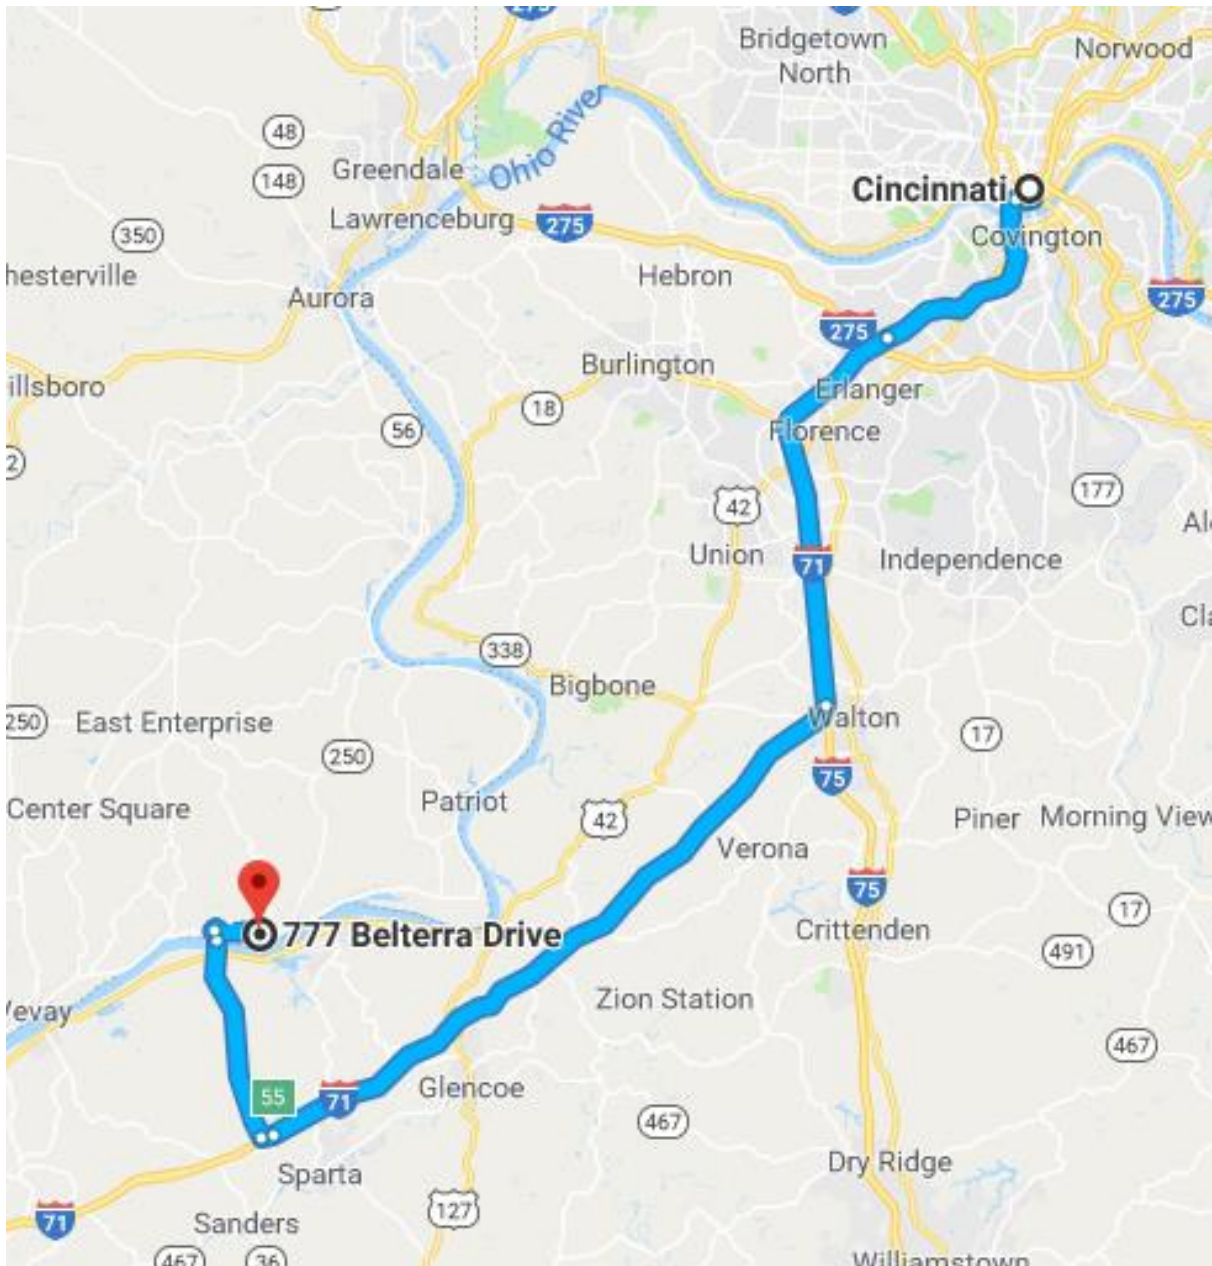

DIRECTIONS TO BELTERRA CASINO RESORT

777 Belterra Dr, Florence, IN 47020

From: Indianapolis, Cincinnati & Louisville

FROM INDIANAPOLIS

- I-74, follow signs for Cincinnati
- Take exit 132 for US-421 toward Greensburg
- Turn right onto US-421 S
- Turn right onto N Ireland St
 - N Ireland St turns left and becomes W Main St
- Slight right onto US-421 S/S Michigan Ave, Continue to follow US-421 S
- Turn left onto Indiana's Historic Pathways - North Spur
 - Pass by NAPA Auto Parts - Southern Indiana Parts (on the right in 0.6 mi)
- Turn right onto S Adams St
 - Follow IN-129 S and Ohio River Scenic Byway to your destination in York Township
- Turn left onto IN-129 S
- Continue straight to stay on IN-129 S
- Turn left onto Ohio River Scenic Byway (IN-156 E)

FROM CINCINNATI

- I-71 S, entering Kentucky
- Keep left to continue on I-71 S/I-75 S
- Keep right at the fork to continue on I-71 S, follow signs for Louisville
- Take exit 55 for KY-1039 toward Vevay. In
 - Follow KY-1039 N and IN-156 E to your destination in York Township
- Turn right onto KY-1039 N, Entering Indiana
- Continue onto State Rte 101 S
- Turn left onto Ohio River Scenic Byway (IN-156 E)

FROM LOUISVILLE

- I-71 N
- Take exit 55 for KY-1039 toward Vevay. In
 - Follow KY-1039 N and IN-156 E to your destination in York Township
- Use the left 2 lanes to turn left onto KY-1039 N, Entering Indiana
- Continue onto State Rte 101 S
- 10 Turn left onto Ohio River Scenic Byway (IN-156 E)